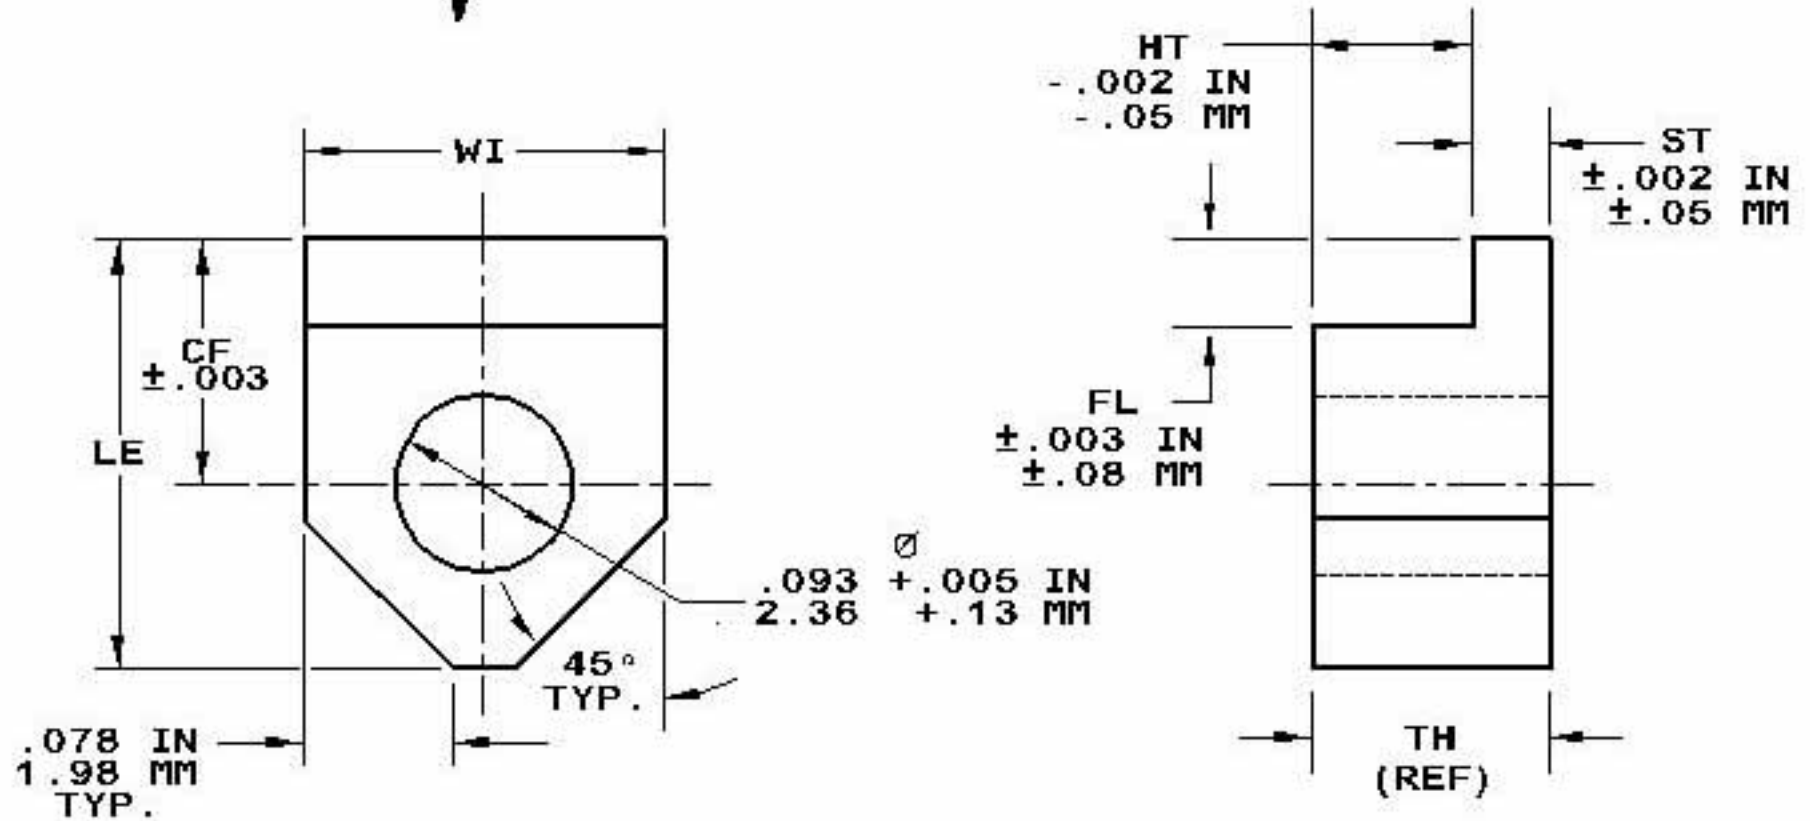

CM8

SERIES

COMPONENT MOUNTING CLAMPS

CATALOG NO.	SUFFIX	HT		TH		LE		WI		FL		CF		ST	
		IN	MM	IN	MM	IN	MM	IN	MM	IN	MM	IN	MM	IN	MM
CM8-1207.038	D	.038	.97	.078	1.98										
CM8-1209.052	D	.052	1.32	.092	2.34	.225	5.72	.187	4.75	.047	1.19	.129	3.28	.040	1.02
CM8-1212.083	D	.083	2.11	.123	3.12										